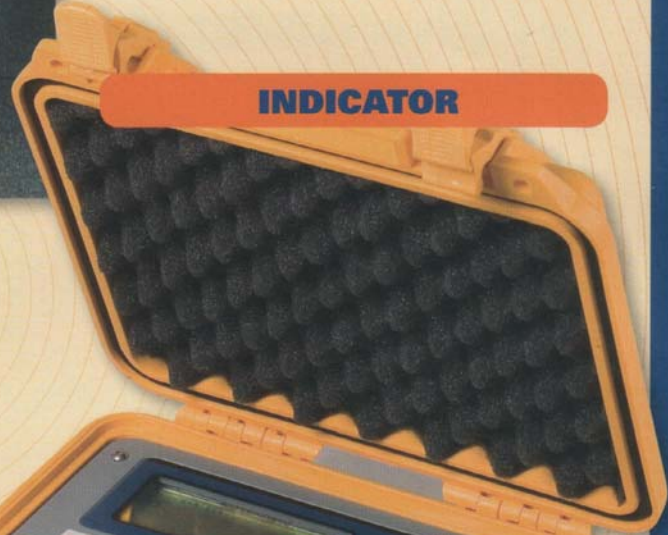

AXLE LOAD SCALE

AXLE LOADS OF VEHICLES APPLICATIONS

PLATFORM

INDICATOR

**ALL PRODUCT WATER PROOF
COMBINATION INDICATOR & 2 PLATFORM**

- INDICATOR : TXI-300
- PLATFORM : TX-SERIES

ZIGBEE WIRELESS OPTION

RADIO DATA TRANSFER

COMBINATION INDICATOR & 4/6 PLATFORM

- INDICATOR : TXI-204 / 206
- PLATFORM : TX-SERIES