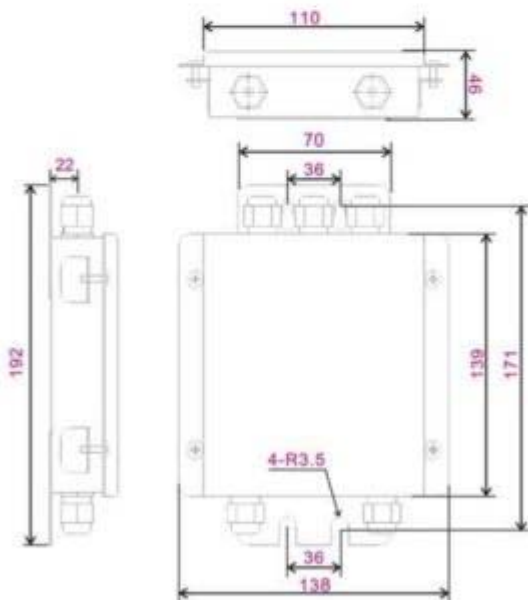

JOB Junction box

Features

- Stainless steel housing with super reliability
- Waterproof with grade up to IP-66
- CE approved with high stability
- High resolution potentiometer
- 7 terminals (ground wire included) and suitable for various types of load cell
- Single or Excitation Trim
- The construction with bi-ball-head has advantage in capacity of automatic centre-adjustment
- TVS Surge protection Device for excitation trim